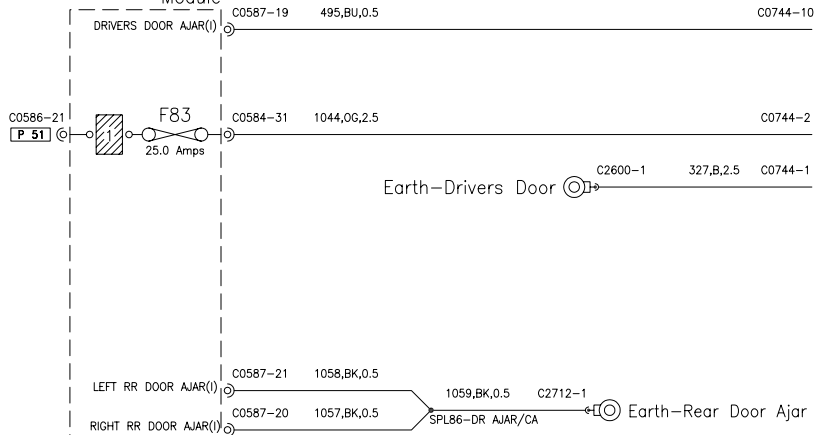

Central Electronic Module

DRIVERS DOOR

Module-Drivers Door

PASSENGER DOOR

Module-Passenger Door

DRAWN BY AP

DATE 13-07-07

TITLE

SUB-SYSTEM TITLE

DOORS

DRIVER & PASSENGER DOOR LOCK

PROJECT VH105/35

BUILD IB

CPSC 00.06.51

REV LEVEL 1

AML DRG No.