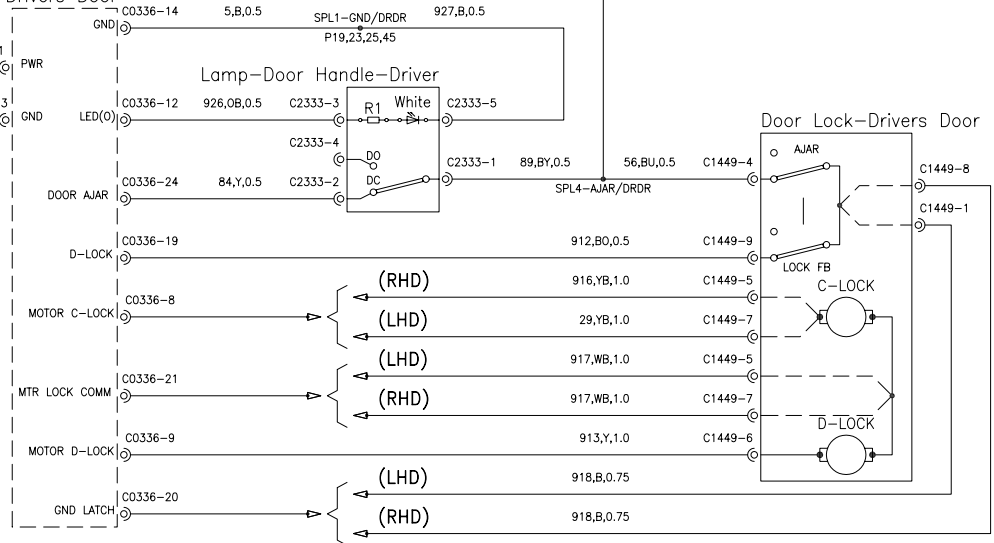

Central Electronic Module

DRIVERS DOOR

Module-Drivers Door

PASSENGER DOOR

Module-Passenger Door

DRAWN BY AP

DATE 13-07-07

TITLE

SUB-SYSTEM TITLE

DOORS

DRIVER & PASSENGER DOOR LOCK

PROJECT VH105/35

BUILD IB

CPSC 00.06.51

REV LEVEL 1

AML DRG No.

8G43-14T400-AA