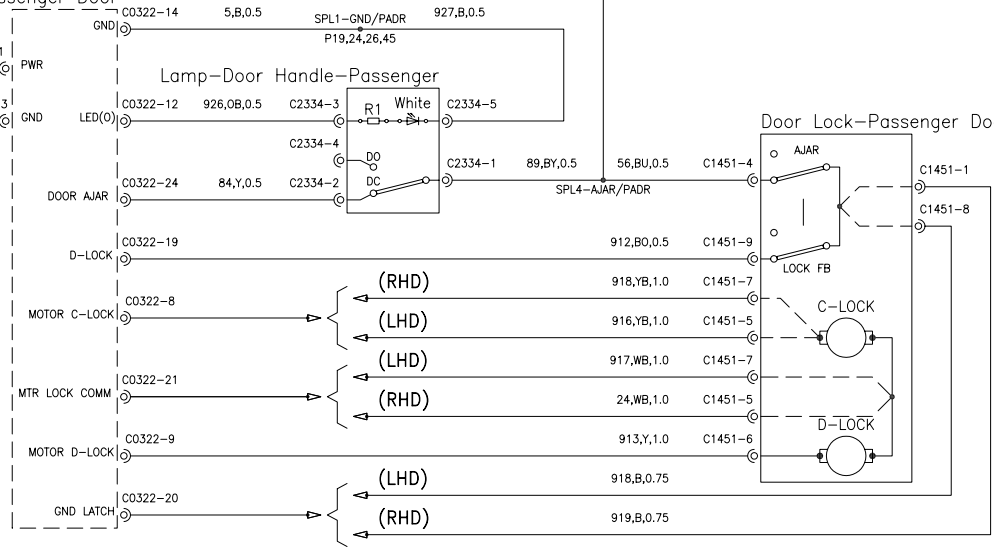

Central Electronic Module

DRIVERS DOOR

Module-Drivers Door

PASSENGER DOOR

Module-Passenger Door

DRAWN BY AP

DATE 13-07-07

TITLE

SUB-SYSTEM TITLE

DOORS

DRIVER & PASSENGER DOOR LOCK

PROJECT VH105/35

BUILD IB

CPSC 00.06.51

REV LEVEL 1

AML DRG No.

8G43-14T400-AA